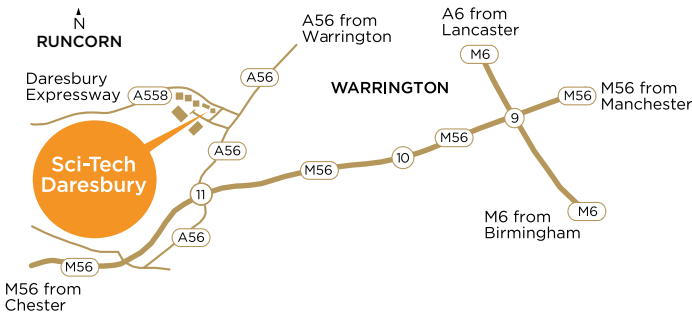

Situated between Manchester and Liverpool, and no more than half an hour's drive from either airport (between them serving over 250 destinations worldwide) Sci-Tech Daresbury provides easy access for delegates from the region, the UK and beyond.

## TRAIN TIMES

### DURATION TO LONDON EUSTON

Runcorn	1hr 59mins
Warrington Bank Quay	1hr 52mins

### MOST DIRECT ROUTE

Liverpool	38mins
Runcorn	10mins
Warrington	11mins
Manchester	35mins